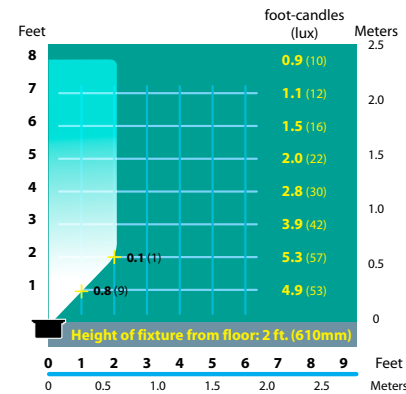

## LIGHTING DISTRIBUTIONS AND PHOTOMETRICS

SL-17 Half Spread Photometrics

SL-17 Half Spread Photometrics

SL-17-AL Half Spread Photometrics

SL-17-AL Half Spread Photometrics

SL-17-AL-MR16 Half Spread Photometrics (20w)