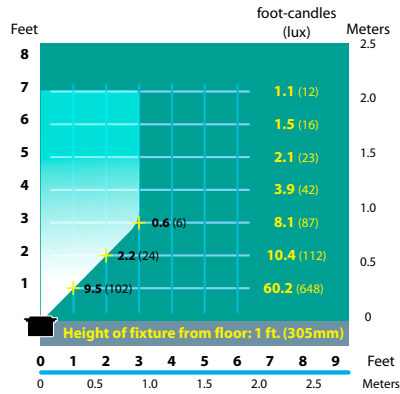

## LIGHTING DISTRIBUTIONS AND PHOTOMETRICS

SL-17 Half Spread Photometrics

SL-17 Half Spread Photometrics

SL-17-AL Half Spread Photometrics

SL-17-AL Half Spread Photometrics

SL-17-AL-MR16 Half Spread Photometrics (20w)