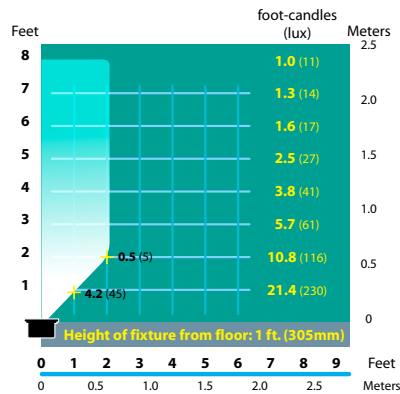

## LIGHTING DISTRIBUTIONS AND PHOTOMETRICS

SL-17 Half Spread Photometrics

SL-17 Half Spread Photometrics

SL-17-AL Half Spread Photometrics

SL-17-AL Half Spread Photometrics

SL-17-AL-MR16 Half Spread Photometrics (20w)