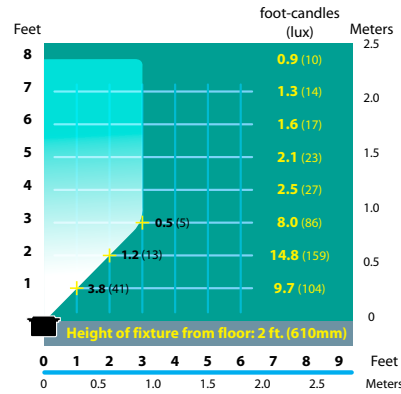

## LIGHTING DISTRIBUTIONS AND PHOTOMETRICS

SL-17 Half Spread Photometrics

SL-17 Half Spread Photometrics

SL-17-AL Half Spread Photometrics

SL-17-AL Half Spread Photometrics

SL-17-AL-MR16 Half Spread Photometrics (20w)