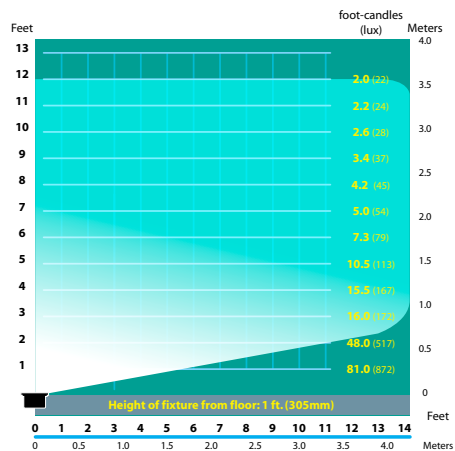

## LIGHTING DISTRIBUTIONS AND PHOTOMETRICS

SL-17 Half Spread Photometrics

SL-17 Half Spread Photometrics

SL-17-AL Half Spread Photometrics

SL-17-AL Half Spread Photometrics

SL-17-AL-MR16 Half Spread Photometrics (20w)