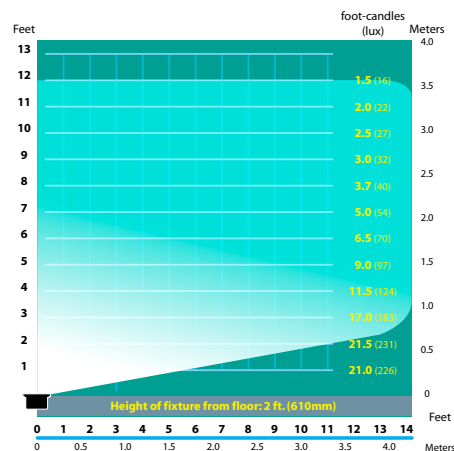

## LIGHTING DISTRIBUTIONS AND PHOTOMETRICS

SL-17 Half Spread Photometrics

SL-17 Half Spread Photometrics

SL-17-AL Half Spread Photometrics

SL-17-AL Half Spread Photometrics

SL-17-AL-MR16 Half Spread Photometrics (20w)