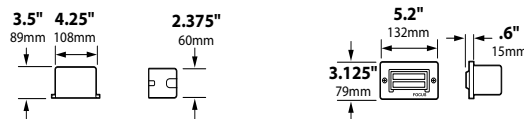

SL-17-AL-BAV

SL-17 Back Box

SL-17